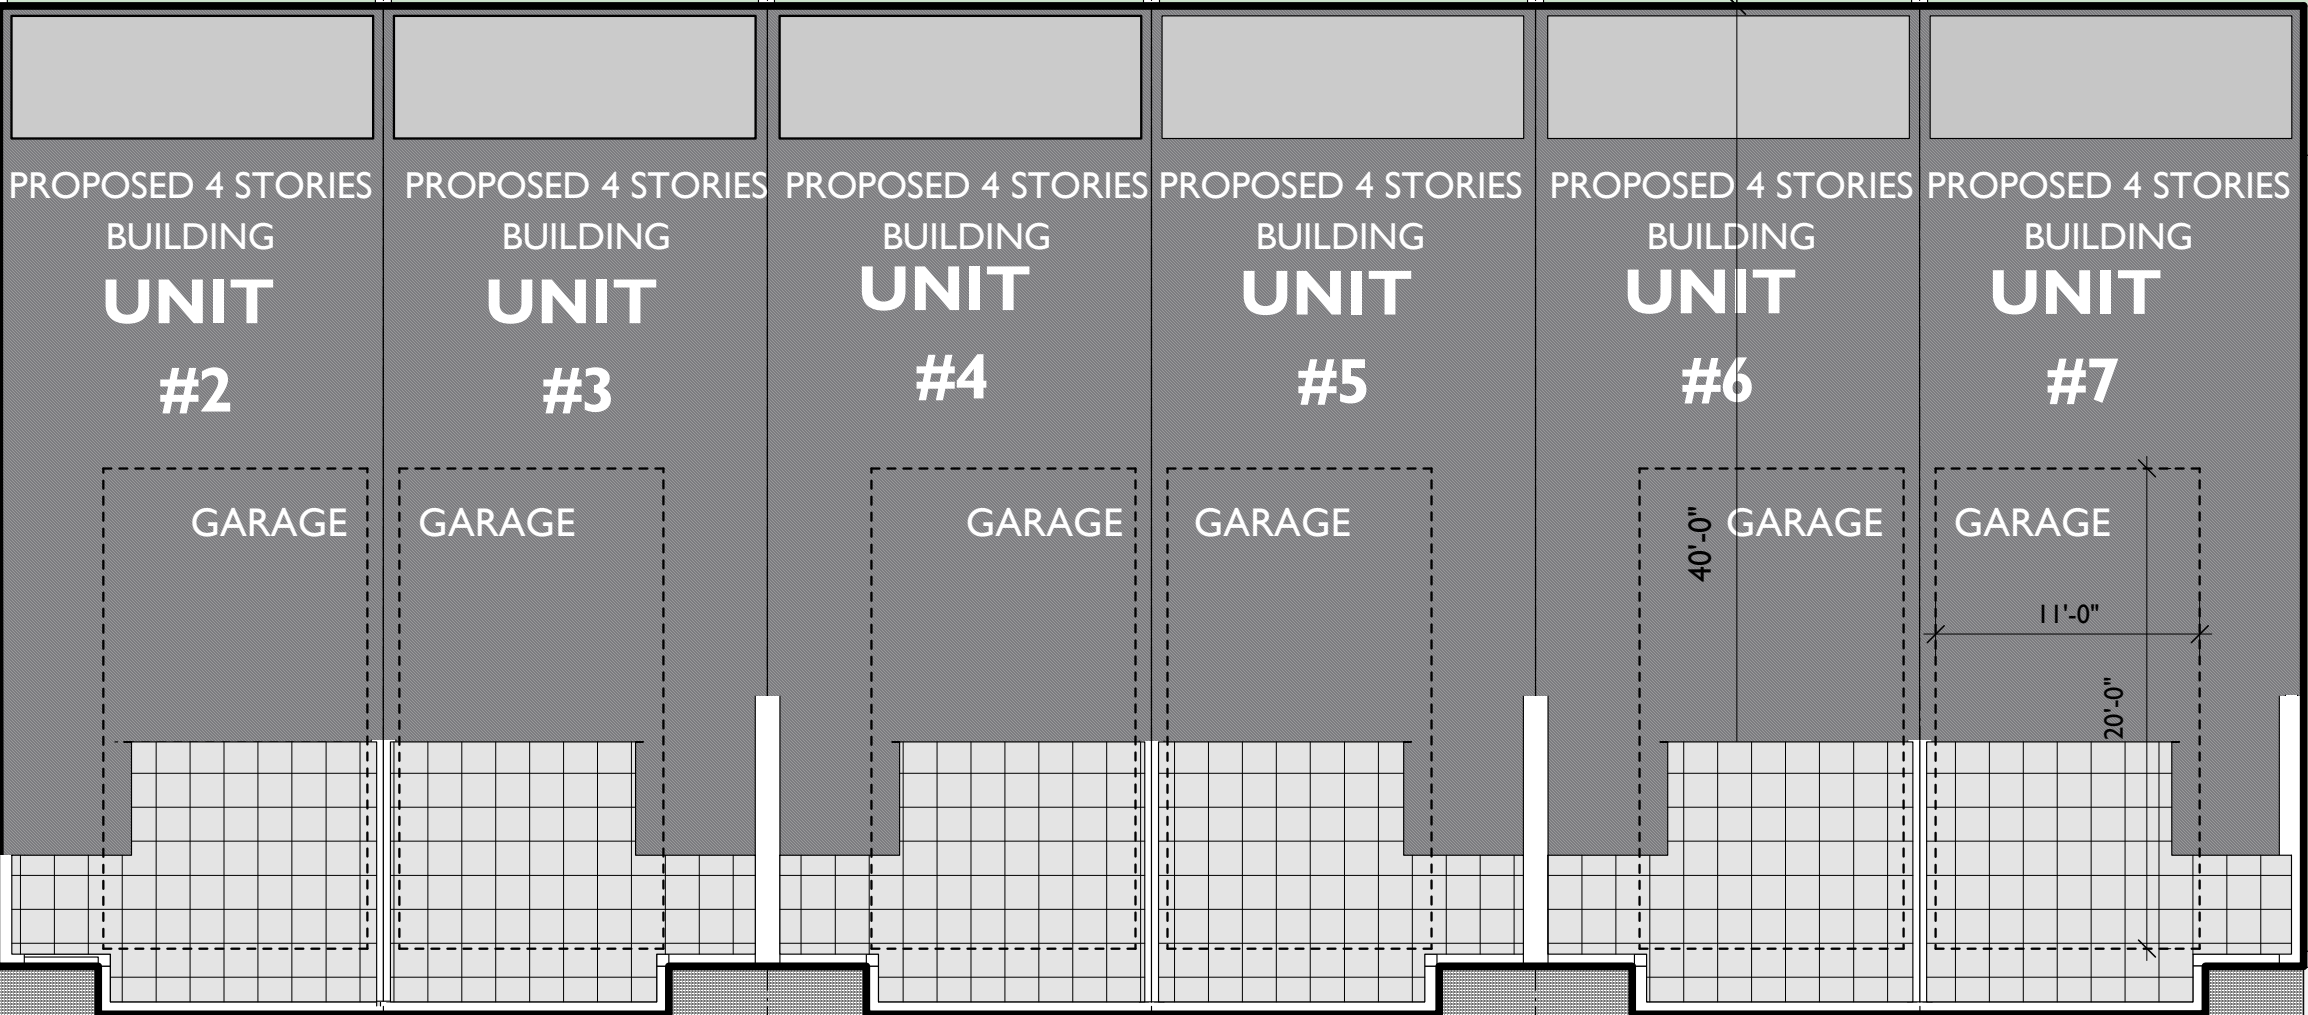

YARD

PLANTER

28'-0"

12'-6"

16'-0"

16'-0"

16'-0"

16'-0"

16'-0"

16'-0"

6'-6"

GATE

DRIVEWAY

9'-0"

18'-0"

40'-0"

11'-0"

20'-0"